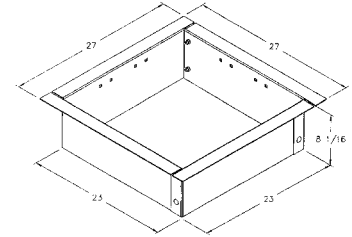

STONEGATE® NO-CUT DESIGNS | ACCESSORIES Sold Separately

Fireplace Insert - 1-sided

Fireplace Insert - 2-sided

Fireplace Burner Kit

FRONT VIEW BACK VIEW VENTS (2)

Access Door w/Vents

Built-in Grill Head Insert

Fire Pit Insert

Fireplace Insert & Access Door Options

Manufacturer	Model	Description	Notes
RJ Thomas	RJT FPI-3	2-sided fireplace insert, black carbon steel	If buying direct from RJ Thomas: -Discounts start at 6 units. -Additional discounts for orders of 100+ units.
RJ Thomas	RJT FPI-4	1-sided fireplace insert, black carbon steel	
RJ Thomas	RJT FPI-D	Access door w/ 2 vents, black carbon steel	
RJ Thomas	RJT FPI-3/S	2-sided fireplace insert, stainless steel	
RJ Thomas	RJT FPI-4/S	1-sided fireplace insert, stainless steel	
RJ Thomas	RJT FPI-D/S	Access door w/ 2 vents, stainless steel	

Fire Pit Steel Insert

Manufacturer	Model	Description	Notes
RJ Thomas	IQ-23	Black carbon steel insert	

Grill Head Options

Manufacturer	Model	Description	Notes
Coyote	C2C34	Grill head; 32 in. block opening; counter cutout width 31 in.; fascia width 34 in.	Purchase from a local distributor of your choice.
Bull	Angus	Grill head; 32 in. block opening; counter cutout width 31 in.; fascia width 30½ in.	
Bull	Lonestar	Grill head; 32 in. block opening; counter cutout width 31 in.; fascia width 30½ in.	
Bull	Outlaw	Grill head; 32 in. block opening; counter cutout width 31 in.; fascia width 30½ in.	
Blaze	BLZ-4	Grill head; 32 in. block opening; counter cutout width 30-5/8 in.; fascia width 32½ in.	
AOG	30NBL/T	Grill head; 32 in. block opening; counter cutout width 30-5/8 in.; fascia width 31 in.	