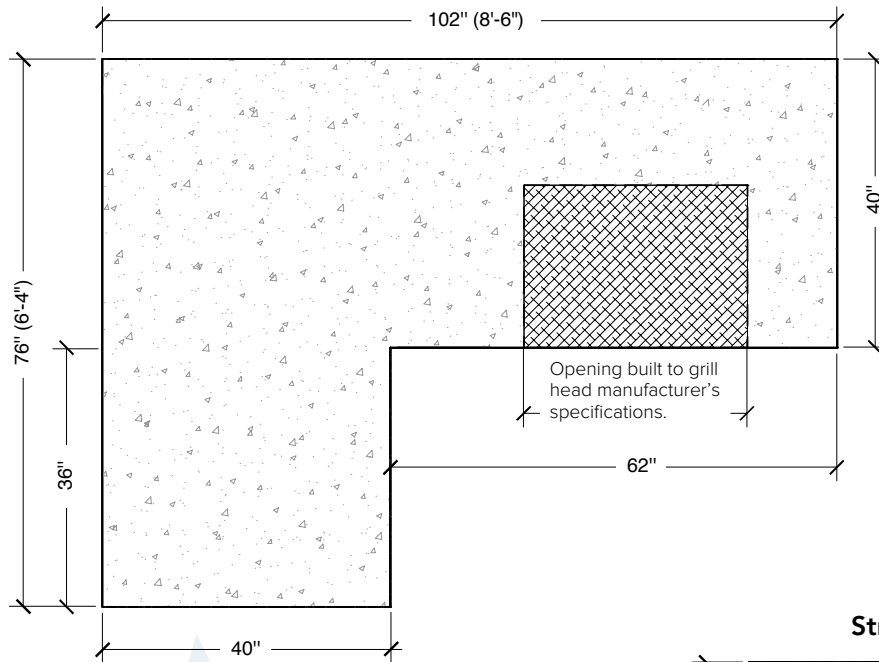

L-Shaped Grill Station Counter Top