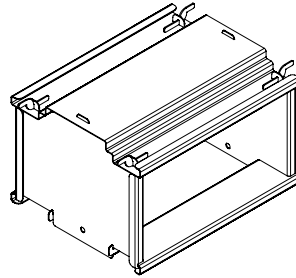

STONEGATE® NO-CUT DESIGNS | ACCESSORIES Sold Separately

Fireplace Insert - 1-sided

Fireplace Insert - 2-sided

Fireplace Burner Kit

FRONT VIEW BACK VIEW VENTS (2)

Access Door w/Vents

Built-in Grill Head Insert

Fire Pit Insert

Fireplace Insert & Access Door Options

Manufacturer	Model	Description	Notes
RJ Thomas	RJT FPI-3	2-sided fireplace insert, black carbon steel	If buying direct from RJ Thomas: -Discounts start at 6 units. -Additional discounts for orders of 100+ units.
RJ Thomas	RJT FPI-4	1-sided fireplace insert, black carbon steel	
RJ Thomas	RJT FPI-D	Access door w/ 2 vents, black carbon steel	
RJ Thomas	RJT FPI-3/S	2-sided fireplace insert, stainless steel	
RJ Thomas	RJT FPI-4/S	1-sided fireplace insert, stainless steel	
RJ Thomas	RJT FPI-D/S	Access door w/ 2 vents, stainless steel	

Fire Pit Steel Insert

Manufacturer	Model	Description	Notes
RJ Thomas	IQ-23	Black carbon steel insert	

Grill Head Options

Manufacturer	Model	Description	Notes
Coyote	C2C34	Grill head; 32 in. block opening; counter cutout width 31 in.; fascia width 34 in.	Purchase from a local distributor of your choice.
Bull	Angus	Grill head; 32 in. block opening; counter cutout width 31 in.; fascia width 30½ in.	
Bull	Lonestar	Grill head; 32 in. block opening; counter cutout width 31 in.; fascia width 30½ in.	
Bull	Outlaw	Grill head; 32 in. block opening; counter cutout width 31 in.; fascia width 30½ in.	
Blaze	BLZ-4	Grill head; 32 in. block opening; counter cutout width 30-5/8 in.; fascia width 32½ in.	
AOG	30NBL/T	Grill head; 32 in. block opening; counter cutout width 30-5/8 in.; fascia width 31 in.	