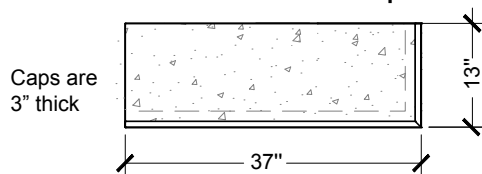

Fire Pit Concrete Caps

Learn how to create concrete counter tops at www.quikrete.com

A 2-piece top is shown in the detail above but smaller sections can be used for ease of handling if preferred.

Scan QR code for more information.