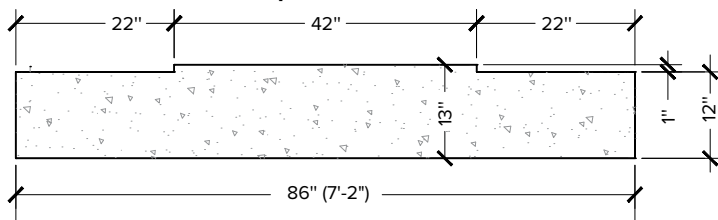

Fireplace Hearth