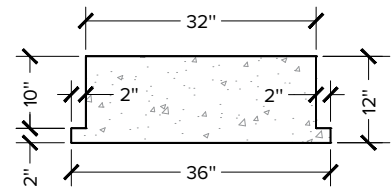

Grill Insert Concrete Filler Piece

Poured concrete or natural stone are great options for these accessories!