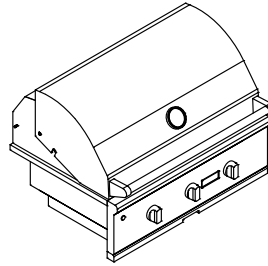

STONEGATE® NO-CUT DESIGNS | ACCESSORIES Sold Separately

Fireplace Insert - 1-sided

Fireplace Insert - 2-sided

Fireplace Burner Kit

FRONT VIEW BACK VIEW VENTS (2)

Access Door w/Vents

Built-in Grill Head Insert

Fire Pit Insert

Fireplace Insert & Access Door Options

Manufacturer	Model	Description	Notes
RJ Thomas	RJT FPI-3	2-sided fireplace insert, black carbon steel	If buying direct from RJ Thomas: -Discounts start at 6 units. -Additional discounts for orders of 100+ units.
RJ Thomas	RJT FPI-4	1-sided fireplace insert, black carbon steel	
RJ Thomas	RJT FPI-D	Access door w/ 2 vents, black carbon steel	
RJ Thomas	RJT FPI-3/S	2-sided fireplace insert, stainless steel	
RJ Thomas	RJT FPI-4/S	1-sided fireplace insert, stainless steel	
RJ Thomas	RJT FPI-D/S	Access door w/ 2 vents, stainless steel	

Fire Pit Steel Insert

Manufacturer	Model	Description	Notes
RJ Thomas	IQ-23	Black carbon steel insert	

Grill Head Options

Manufacturer	Model	Description	Notes
Coyote	C2C34	Grill head; 32 in. block opening; counter cutout width 31 in.; fascia width 34 in.	Purchase from a local distributor of your choice.
Bull	Angus	Grill head; 32 in. block opening; counter cutout width 31 in.; fascia width 30½ in.	
Bull	Lonestar	Grill head; 32 in. block opening; counter cutout width 31 in.; fascia width 30½ in.	
Bull	Outlaw	Grill head; 32 in. block opening; counter cutout width 31 in.; fascia width 30½ in.	
Blaze	BLZ-4	Grill head; 32 in. block opening; counter cutout width 30-5/8 in.; fascia width 32½ in.	
AOG	30NBL/T	Grill head; 32 in. block opening; counter cutout width 30-5/8 in.; fascia width 31 in.	