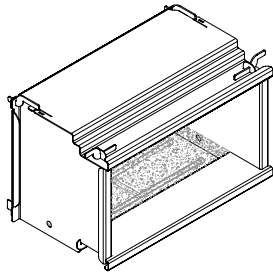

STONEGATE® NO-CUT DESIGNS | ACCESSORIES Sold Separately

Fireplace Insert - 1-sided

Fireplace Insert - 2-sided

Fireplace Burner Kit

FRONT VIEW BACK VIEW VENTS (2)

Access Door w/Vents

Built-in Grill Head Insert

Fire Pit Insert

Fireplace Insert & Access Door Options

Manufacturer	Model	Description	Notes
RJ Thomas	RJT FPI-3	2-sided fireplace insert, black carbon steel	If buying direct from RJ Thomas: -Discounts start at 6 units. -Additional discounts for orders of 100+ units.
RJ Thomas	RJT FPI-4	1-sided fireplace insert, black carbon steel	
RJ Thomas	RJT FPI-D	Access door w/ 2 vents, black carbon steel	
RJ Thomas	RJT FPI-3/S	2-sided fireplace insert, stainless steel	
RJ Thomas	RJT FPI-4/S	1-sided fireplace insert, stainless steel	
RJ Thomas	RJT FPI-D/S	Access door w/ 2 vents, stainless steel	

Fire Pit Steel Insert

Manufacturer	Model	Description	Notes
RJ Thomas	IQ-23	Black carbon steel insert	

Grill Head Options

Manufacturer	Model	Description	Notes
Coyote	C2C34	Grill head; 32 in. block opening; counter cutout width 31 in.; fascia width 34 in.	Purchase from a local distributor of your choice.
Bull	Angus	Grill head; 32 in. block opening; counter cutout width 31 in.; fascia width 30½ in.	
Bull	Lonestar	Grill head; 32 in. block opening; counter cutout width 31 in.; fascia width 30½ in.	
Bull	Outlaw	Grill head; 32 in. block opening; counter cutout width 31 in.; fascia width 30½ in.	
Blaze	BLZ-4	Grill head; 32 in. block opening; counter cutout width 30-5/8 in.; fascia width 32½ in.	
AOG	30NBL/T	Grill head; 32 in. block opening; counter cutout width 30-5/8 in.; fascia width 31 in.	