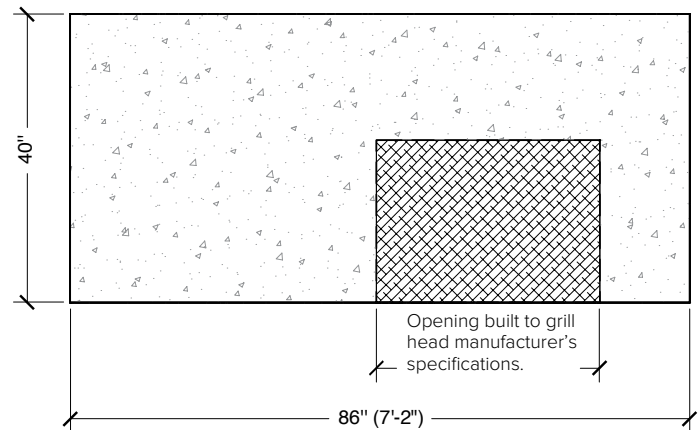

Straight Grill Station Counter Top