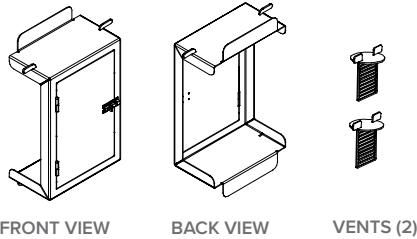

STONEGATE® NO-CUT DESIGNS | ACCESSORIES Sold Separately

Fireplace Insert - 1-sided

Fireplace Insert - 2-sided

Fireplace Burner Kit

FRONT VIEW BACK VIEW VENTS (2)

Access Door w/Vents

Built-in Grill Head Insert

Fire Pit Insert

Fireplace Insert & Access Door Options

Manufacturer	Model	Description	Notes
RJ Thomas	RJT FPI-3	2-sided fireplace insert, black carbon steel	If buying direct from RJ Thomas: -Discounts start at 6 units. -Additional discounts for orders of 100+ units.
RJ Thomas	RJT FPI-4	1-sided fireplace insert, black carbon steel	
RJ Thomas	RJT FPI-D	Access door w/ 2 vents, black carbon steel	
RJ Thomas	RJT FPI-3/S	2-sided fireplace insert, stainless steel	
RJ Thomas	RJT FPI-4/S	1-sided fireplace insert, stainless steel	
RJ Thomas	RJT FPI-D/S	Access door w/ 2 vents, stainless steel	

Fire Pit Steel Insert

Manufacturer	Model	Description	Notes
RJ Thomas	IQ-23	Black carbon steel insert	

Grill Head Options

Manufacturer	Model	Description	Notes
Coyote	C2C34	Grill head; 32 in. block opening; counter cutout width 31 in.; fascia width 34 in.	Purchase from a local distributor of your choice.
Bull	Angus	Grill head; 32 in. block opening; counter cutout width 31 in.; fascia width 30½ in.	
Bull	Lonestar	Grill head; 32 in. block opening; counter cutout width 31 in.; fascia width 30½ in.	
Bull	Outlaw	Grill head; 32 in. block opening; counter cutout width 31 in.; fascia width 30½ in.	
Blaze	BLZ-4	Grill head; 32 in. block opening; counter cutout width 30-5/8 in.; fascia width 32½ in.	
AOG	30NBL/T	Grill head; 32 in. block opening; counter cutout width 30-5/8 in.; fascia width 31 in.	