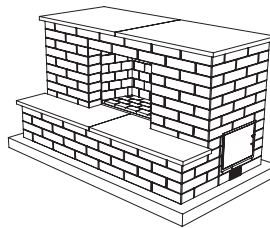

STRUCTURES

27 INCH SQUARE COLUMN

144 INCH SEAT WALL

FIRE PITS / FIREPLACE

27 INCH SQUARE FIREPIT

63 X 117 INCH SQUARE FIREPLACE
RIGHT-HAND ACCESS DOOR

63 X 117 INCH SQUARE FIREPLACE
LEFT-HAND ACCESS DOOR

GRILL TOPS

45 X 63 INCH
LEFT-HAND ACCESS DOOR

45 X 63 INCH
RIGHT-HAND ACCESS DOOR

45 X 99 INCH L-SHAPED
LEFT-HAND ACCESS DOOR

45 X 99 INCH L-SHAPED
RIGHT-HAND ACCESS DOOR

45 X 117 INCH
LEFT-HAND ACCESS DOOR

45 X 117 INCH
RIGHT-HAND ACCESS DOOR