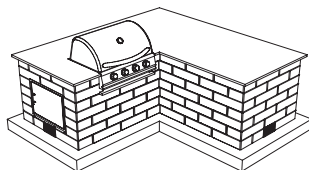

STRUCTURES

27 INCH SQUARE COLUMN

144 INCH SEAT WALL

FIRE PITS / FIREPLACE

27 INCH SQUARE FIREPIT

63 X 117 INCH SQUARE FIREPLACE
RIGHT-HAND ACCESS DOOR

63 X 117 INCH SQUARE FIREPLACE
LEFT-HAND ACCESS DOOR

GRILL TOPS

45 X 63 INCH
LEFT-HAND ACCESS DOOR

45 X 63 INCH
RIGHT-HAND ACCESS DOOR

45 X 99 INCH L-SHAPED
LEFT-HAND ACCESS DOOR

45 X 99 INCH L-SHAPED
RIGHT-HAND ACCESS DOOR

45 X 117 INCH
LEFT-HAND ACCESS DOOR

45 X 117 INCH
RIGHT-HAND ACCESS DOOR