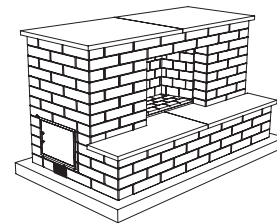

STRUCTURES

27 INCH SQUARE COLUMN

144 INCH SEAT WALL

FIRE PITS / FIREPLACE

27 INCH SQUARE FIREPIT

63 X 117 INCH SQUARE FIREPLACE
RIGHT-HAND ACCESS DOOR

63 X 117 INCH SQUARE FIREPLACE
LEFT-HAND ACCESS DOOR

GRILL TOPS

45 X 63 INCH
LEFT-HAND ACCESS DOOR

45 X 63 INCH
RIGHT-HAND ACCESS DOOR

45 X 99 INCH L-SHAPED
LEFT-HAND ACCESS DOOR

45 X 99 INCH L-SHAPED
RIGHT-HAND ACCESS DOOR

45 X 117 INCH
LEFT-HAND ACCESS DOOR

45 X 117 INCH
RIGHT-HAND ACCESS DOOR