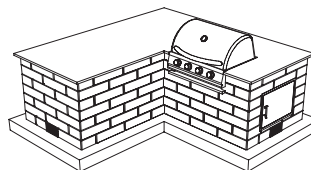

STRUCTURES

27 INCH SQUARE COLUMN

144 INCH SEAT WALL

FIRE PITS / FIREPLACE

27 INCH SQUARE FIREPIT

63 X 117 INCH SQUARE FIREPLACE
RIGHT-HAND ACCESS DOOR

63 X 117 INCH SQUARE FIREPLACE
LEFT-HAND ACCESS DOOR

GRILL TOPS

45 X 63 INCH
LEFT-HAND ACCESS DOOR

45 X 63 INCH
RIGHT-HAND ACCESS DOOR

45 X 99 INCH L-SHAPED
LEFT-HAND ACCESS DOOR

45 X 99 INCH L-SHAPED
RIGHT-HAND ACCESS DOOR

45 X 117 INCH
LEFT-HAND ACCESS DOOR

45 X 117 INCH
RIGHT-HAND ACCESS DOOR