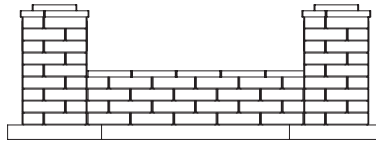

STRUCTURES

27 INCH SQUARE COLUMN

144 INCH SEAT WALL

FIRE PITS / FIREPLACE

27 INCH SQUARE FIREPIT

63 X 117 INCH SQUARE FIREPLACE
RIGHT-HAND ACCESS DOOR

63 X 117 INCH SQUARE FIREPLACE
LEFT-HAND ACCESS DOOR

GRILL TOPS

45 X 63 INCH
LEFT-HAND ACCESS DOOR

45 X 63 INCH
RIGHT-HAND ACCESS DOOR

45 X 99 INCH L-SHAPED
LEFT-HAND ACCESS DOOR

45 X 99 INCH L-SHAPED
RIGHT-HAND ACCESS DOOR

45 X 117 INCH
LEFT-HAND ACCESS DOOR

45 X 117 INCH
RIGHT-HAND ACCESS DOOR