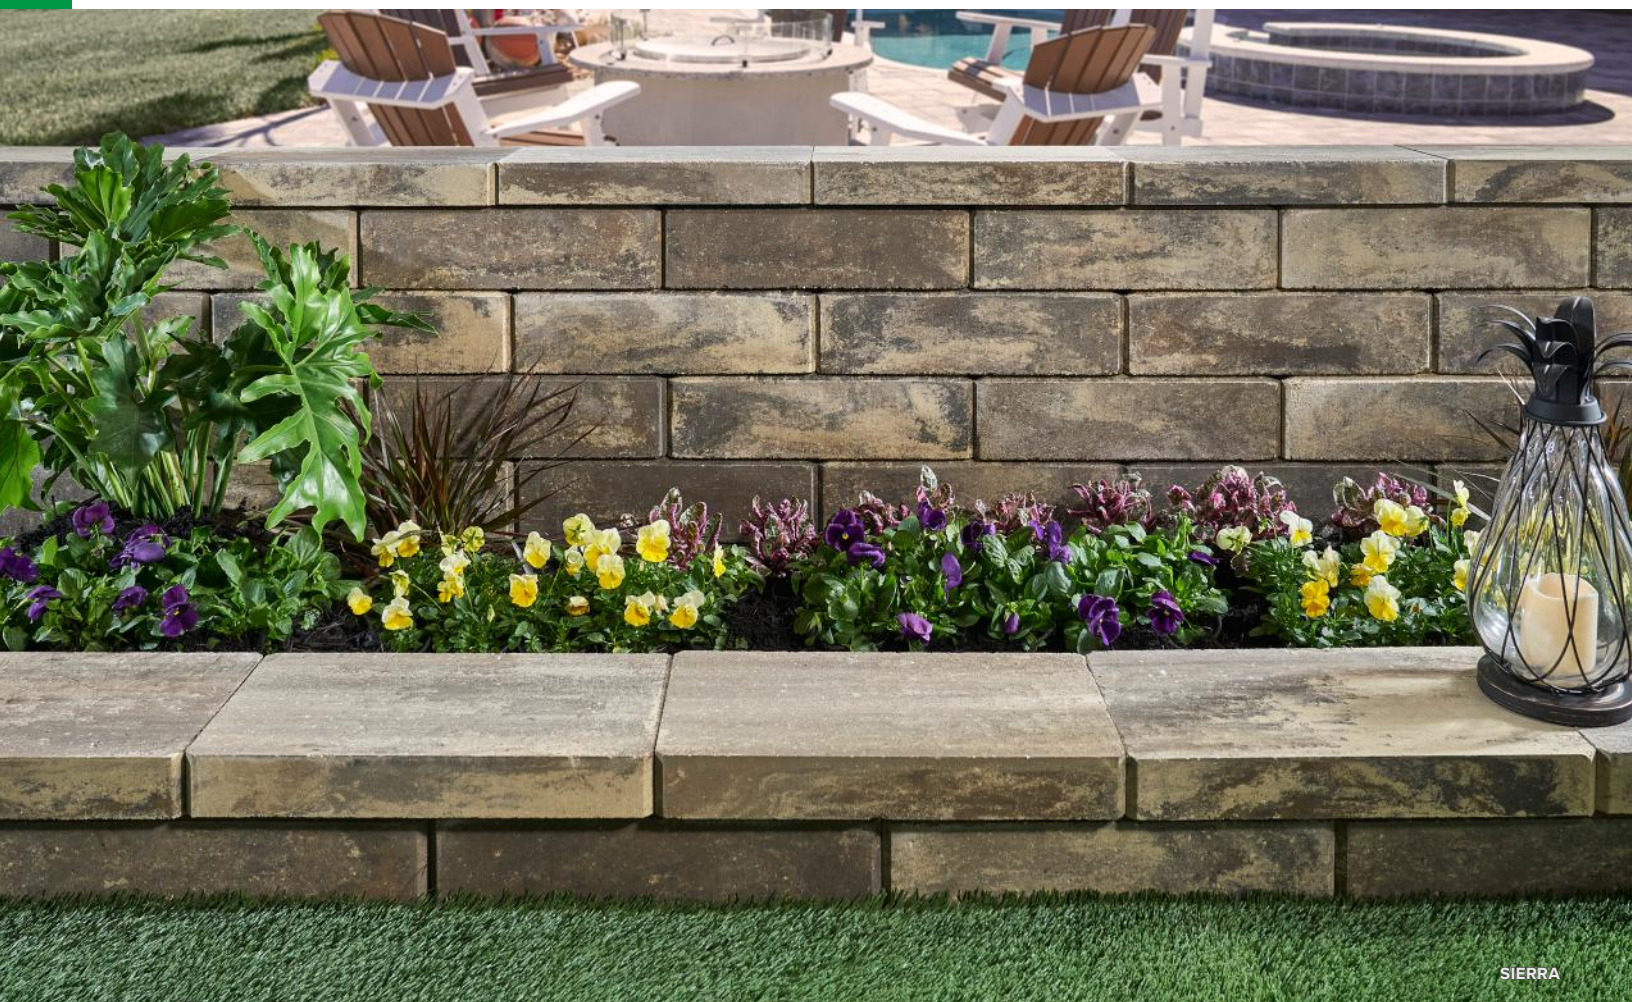

LENZA[®] WALL

CONTEMPORARY. VERSATILE. LINEAR.

SAND DUNE

LENZA[®]

Wall Size

Sold by S/F

- 18" L X 5" H X 9" D finished on 3 sides
- Clean contemporary look
- Perfect for outdoor grills
- Fire pits and decorative walls
- System can be glued or pinned
- Matching contemporary cap

WALL BLOCK
LENGTH: 18"
DEPTH: 9"
HEIGHT: 5"

WALL CAP
LENGTH: 18.5"
DEPTH: 10"
HEIGHT: 2.5"

ALIGNMENT PINS

LENZA[®] WALL

CONTEMPORARY. VERSATILE. LINEAR.

SIERRA

SAND DUNE

GLACIER

GLACIER

SAND DUNE

SIERRA