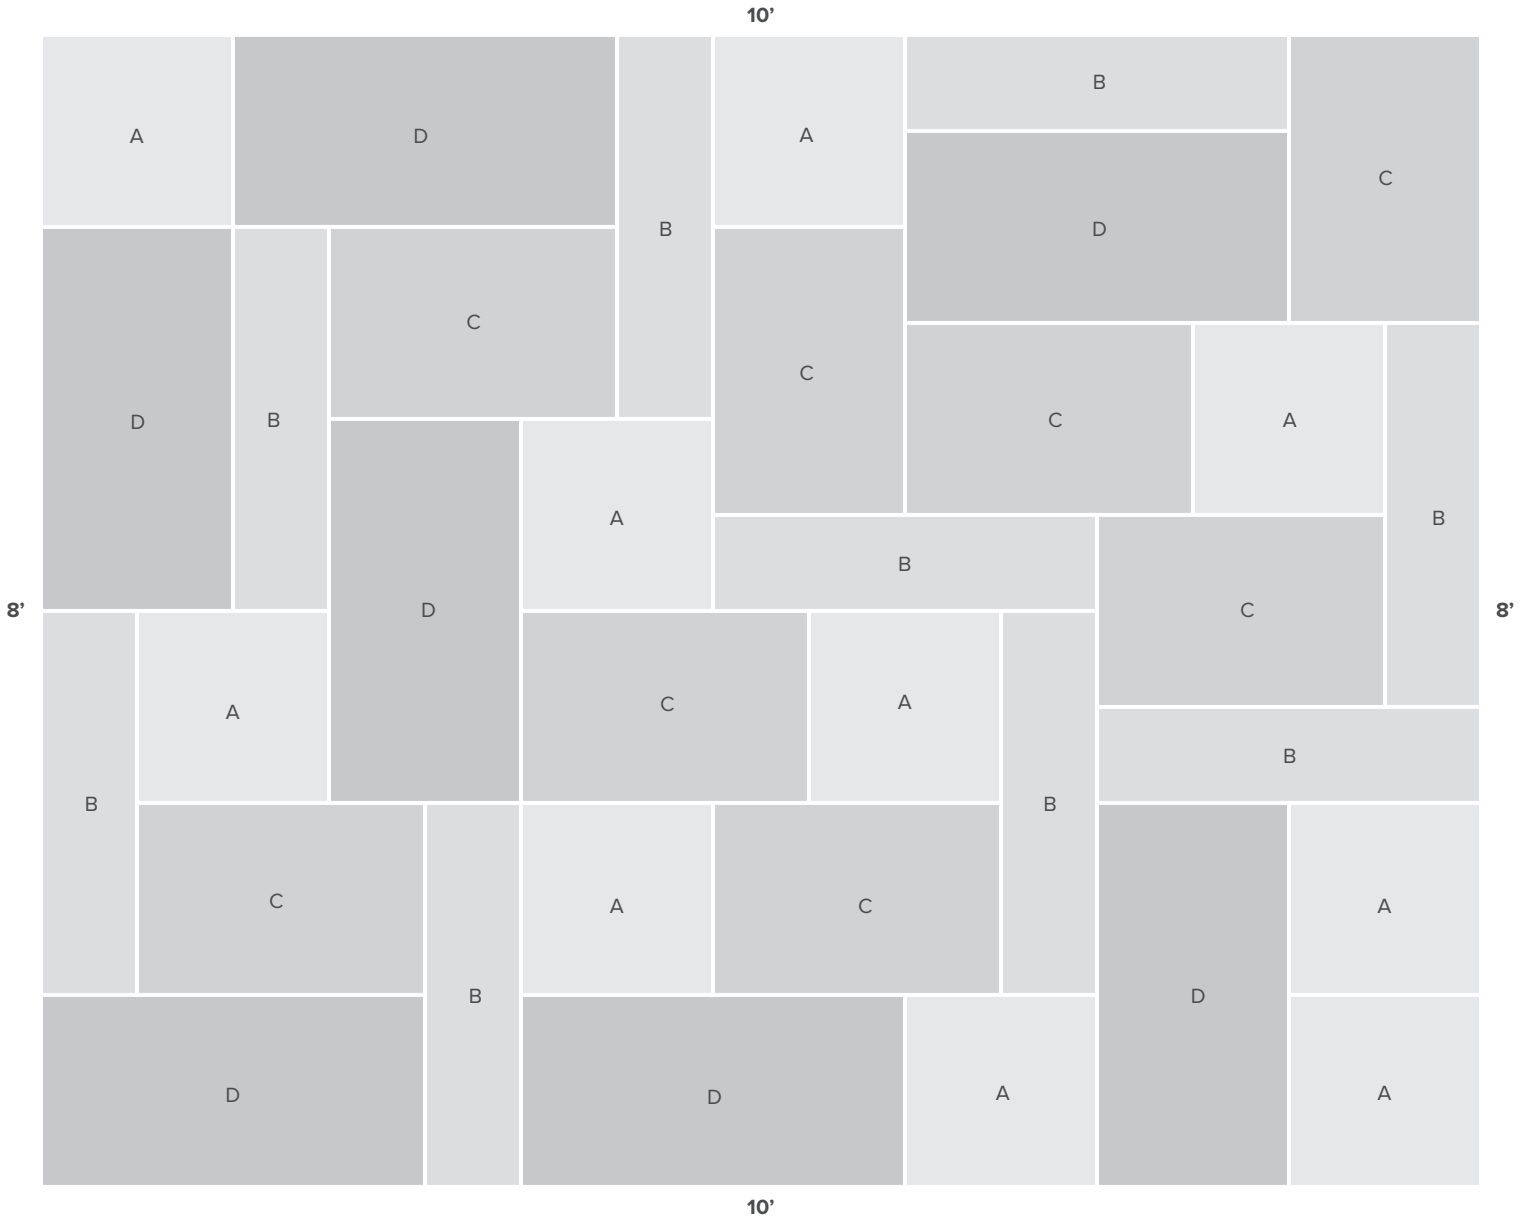

CLOISTERS

4PC INSTALLATION PATTERN

Dimensions:	16"x16"
SF per Unit:	1.78
Units per Crate:	12

Dimensions:	8"x32"
SF per Unit:	1.78
Units per Crate:	10

Dimensions:	16"x24"
SF per Unit:	2.67
Units per Crate:	8

Dimensions:	16"x32"
SF per Unit:	3.56
Units per Crate:	8

* INSTALLATION PATTERN IS A SUGGESTION ONLY AND DOES NOT REPRESENT A COMPLETE CRATE.