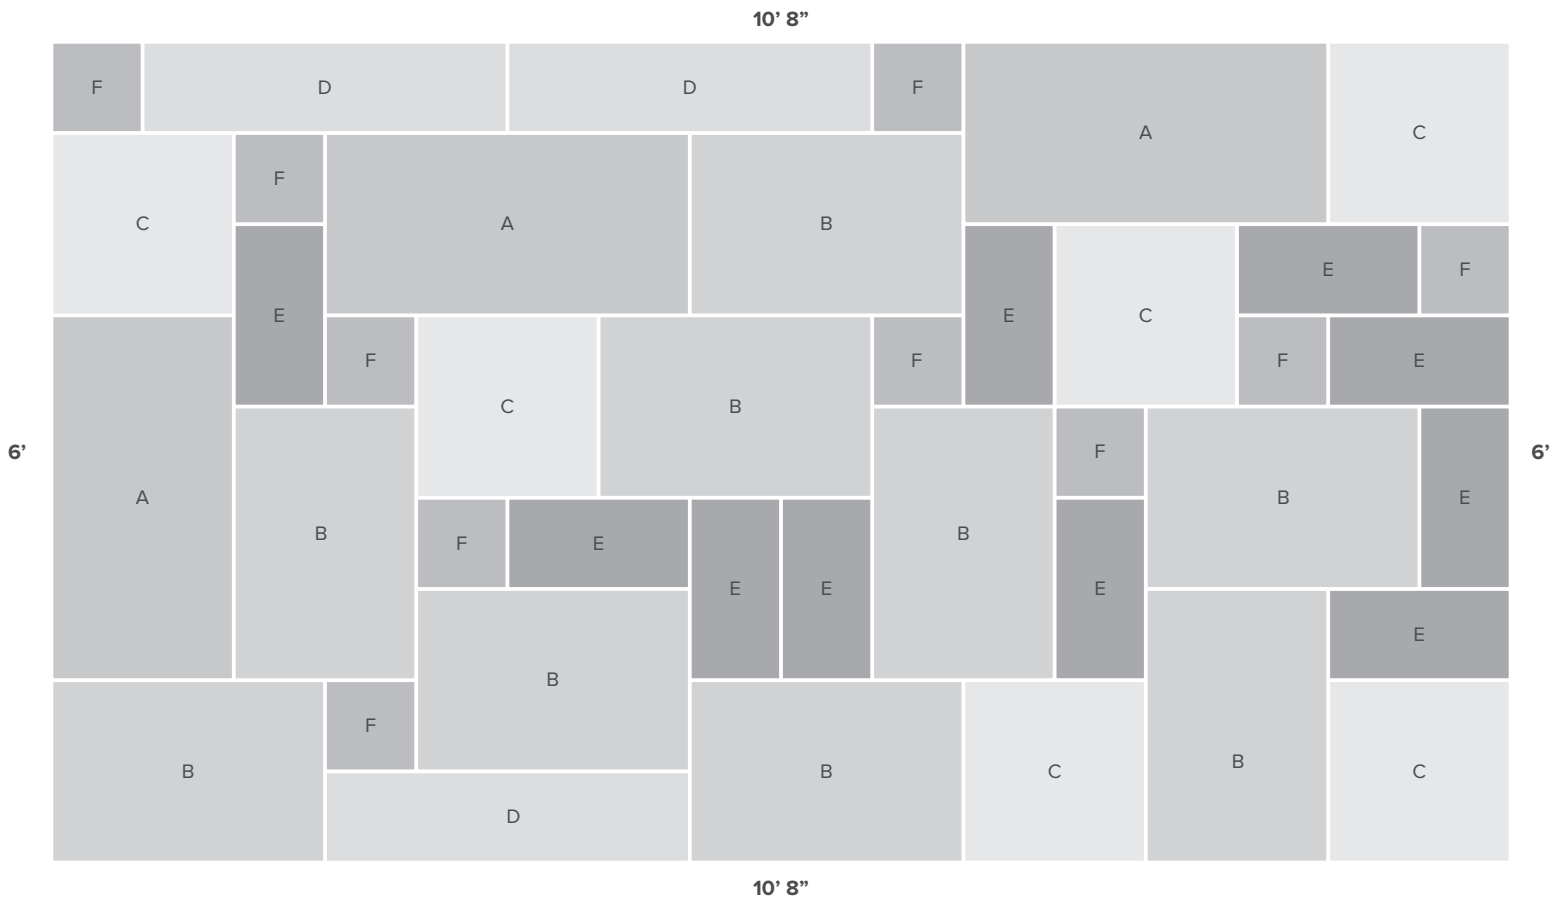

CLOISTERS

6PC INSTALLATION PATTERN

Dimensions:	16"x32"
SF per Unit:	3.56
Units per Crate:	3

Dimensions:	16"x24"
SF per Unit:	2.67
Units per Crate:	9

Dimensions:	16"x16"
SF per Unit:	1.78
Units per Crate:	6

Dimensions:	8"x32"
SF per Unit:	1.78
Units per Crate:	3

Dimensions:	8"x16"
SF per Unit:	0.89
Units per Crate:	10

Dimensions:	8"x8"
SF per Unit:	0.44
Units per Crate:	10

* INSTALLATION PATTERN IS A SUGGESTION ONLY AND DOES NOT REPRESENT A COMPLETE CRATE.